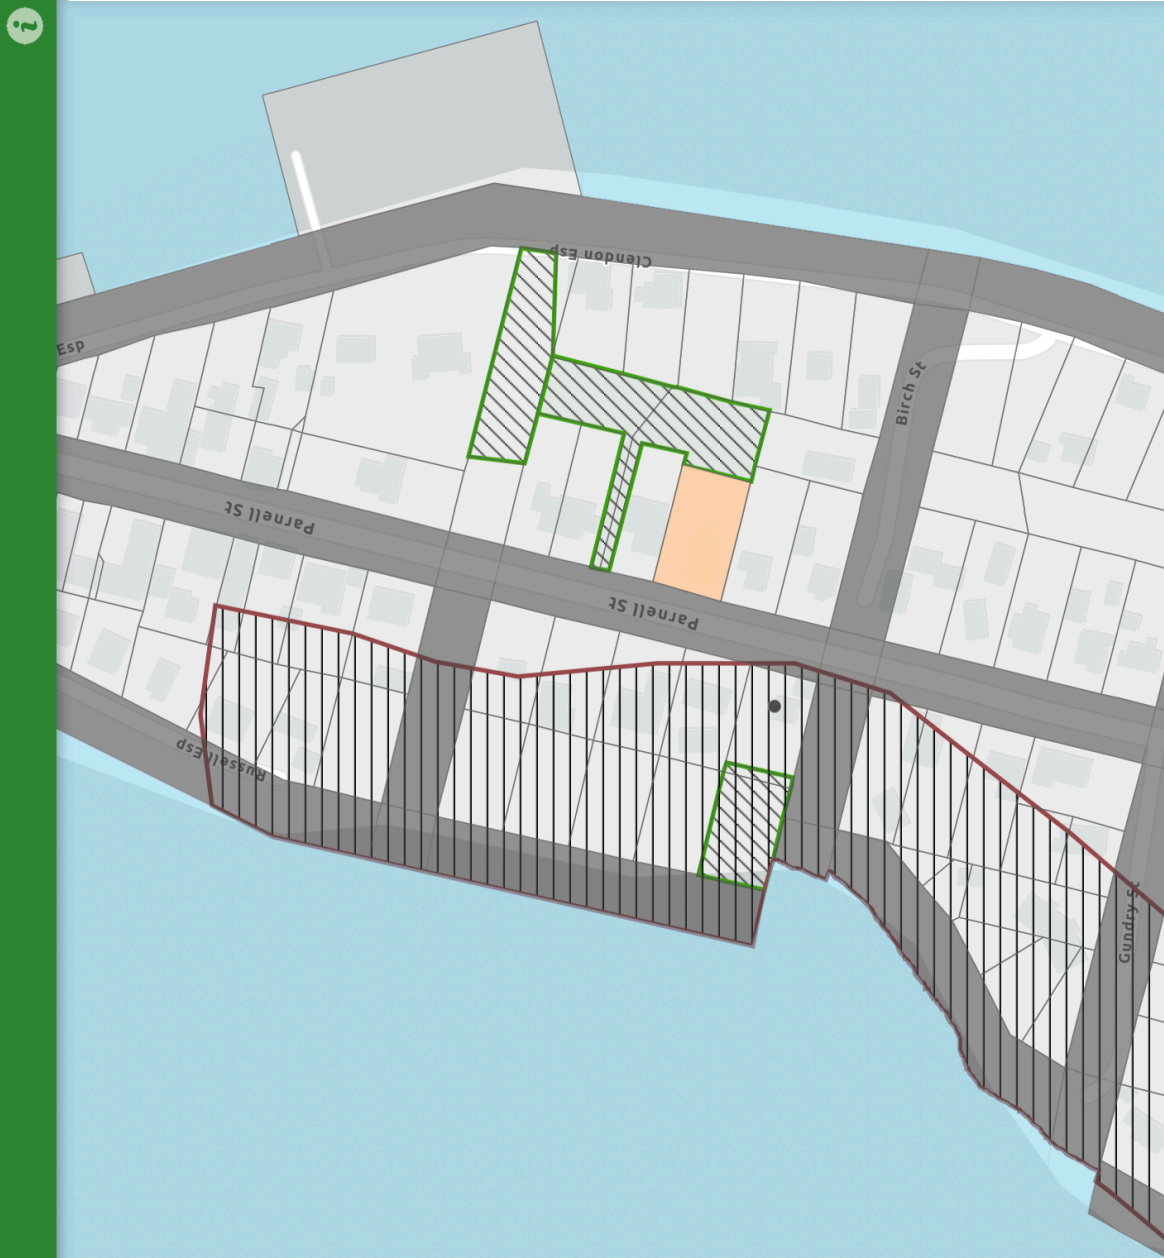

# Reserves and protected areas

39 Parnell Street, Rawene, X Q

Show search results for 39 Parn...

Legend

- Parcel (Corax/FNDC)
- Managed Crown Property (LINZ)
- Outstanding Natural Feature (FNDC)
- Protected areas in Northland (LINZ)

## Parcel (Corax/FNDC)

- parcel
- road
- hydro
- reserve
- rail