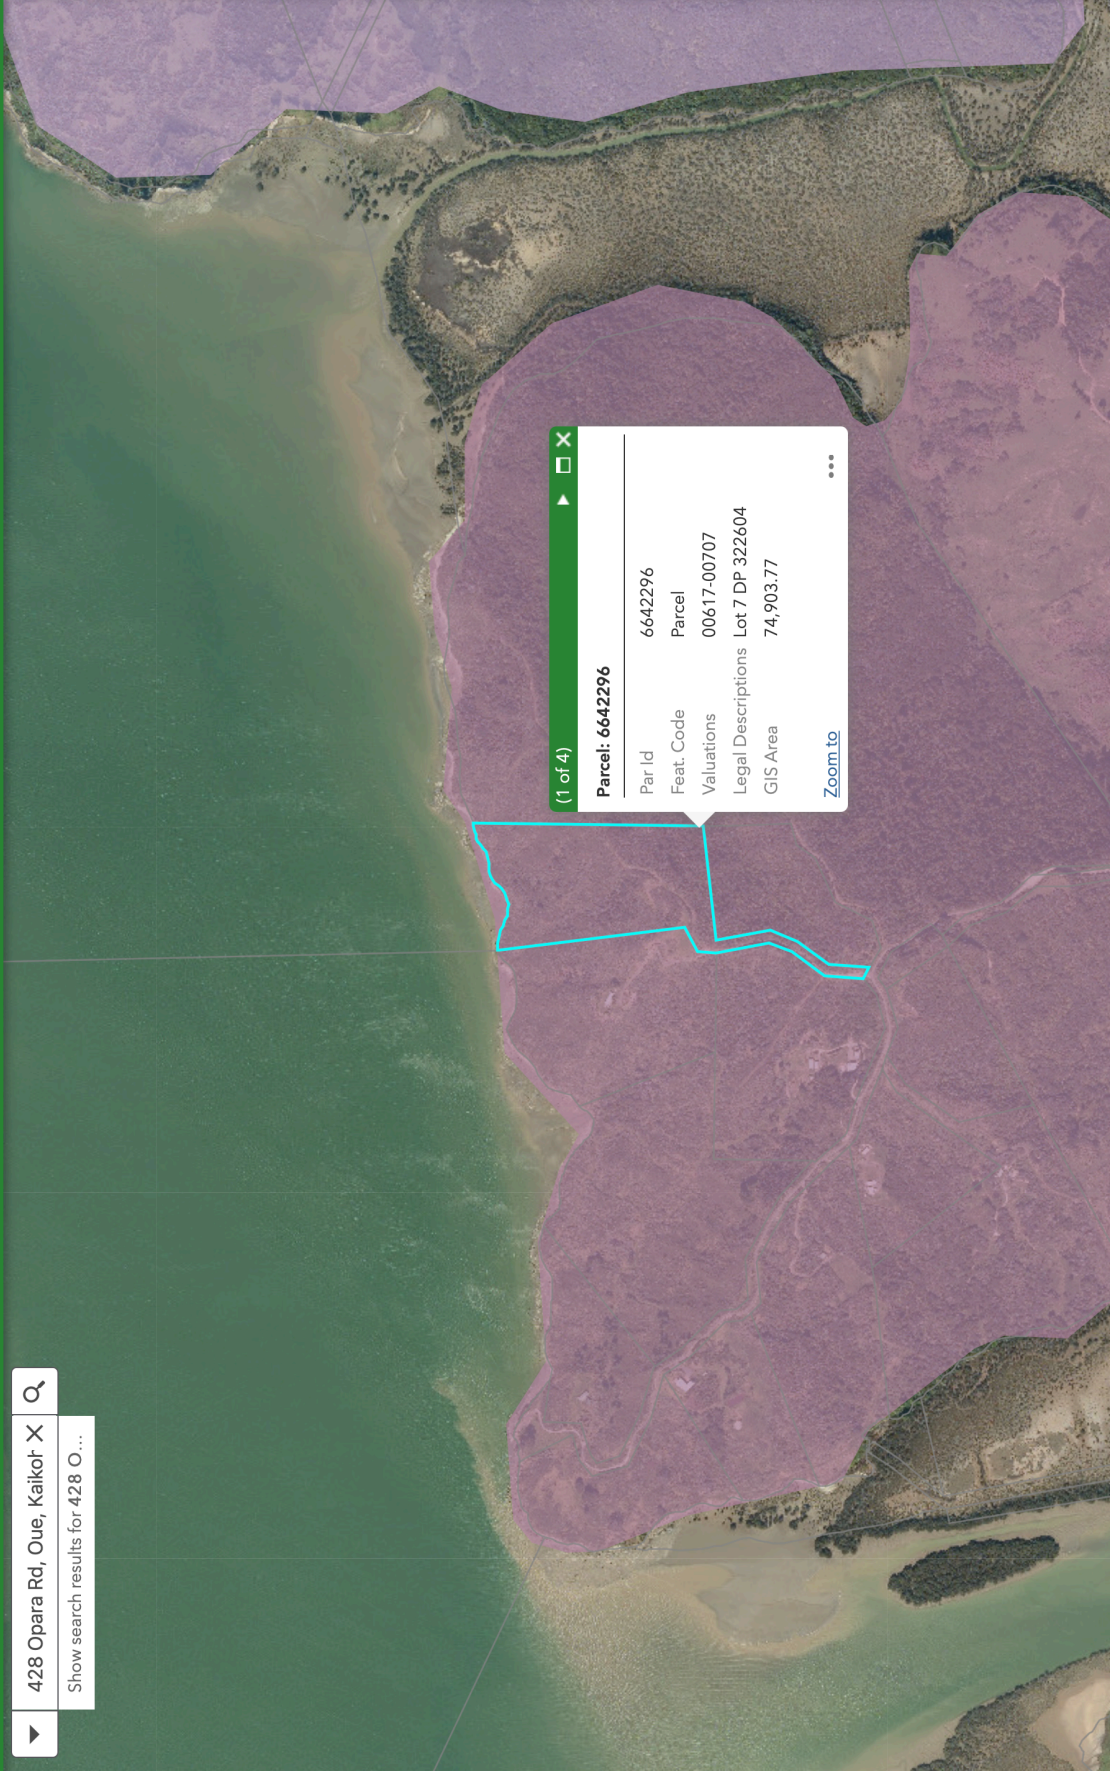

Species distribution (DoC)

▼ 428 Opara Rd, Oue, Kaitot X

Show search results for 428 O...

Legend

Parcels (FNDC/Corax)

Mudfish distribution (DoC, 2016)

Kiwi distribution (DoC, 2018)

High density - indicated by 5 or more calls per hour

Present - indicated by less than 5 calls per hour

(1 of 4)

Parcel: 6642296

Par Id	6642296
Feat. Code	Parcel
Valuations	00617-00707
Legal Descriptions	Lot 7 DP 322604
GIS Area	74,903.77
Zoom to	