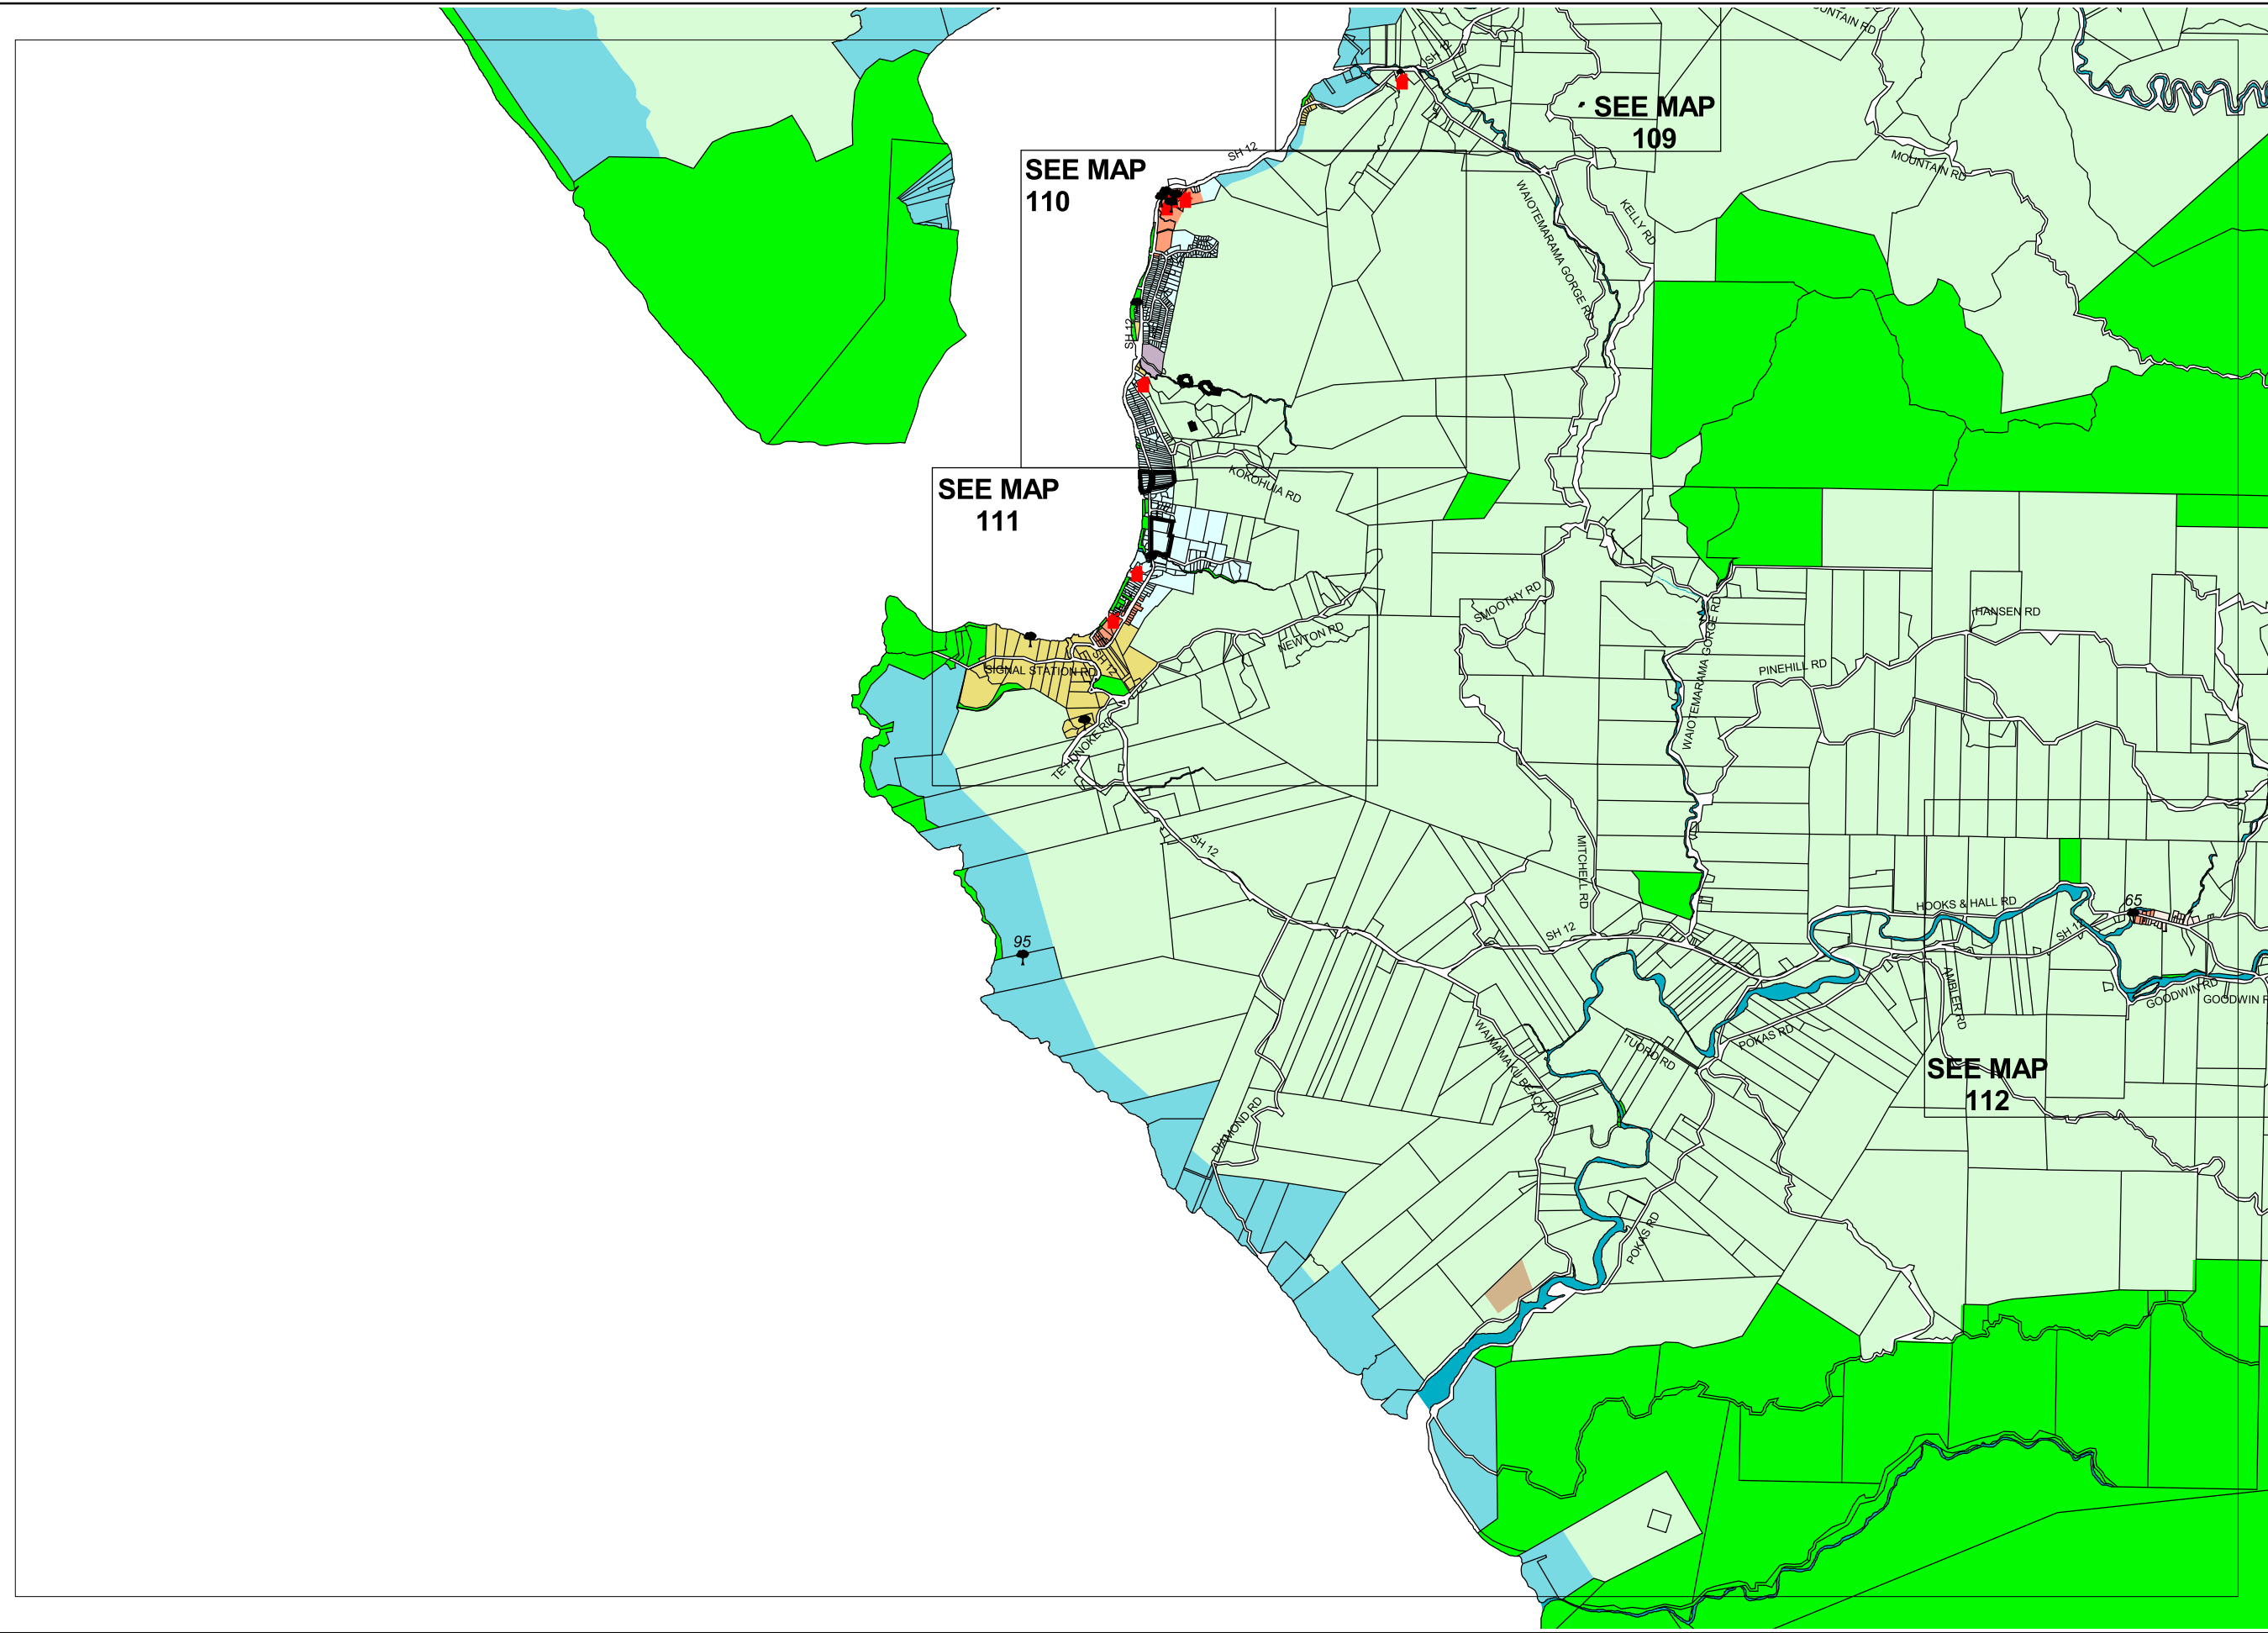

LINZs DCDB Digital Licence No AK3501. Crown Copyright. Reserved Oct 2012.

1. **Zone**
2. Conservation
   - Coastal Living
   - Commercial
   - Coastal Residential
   - General Coastal
   - Lakes and Rivers
   - Minerals
   - Recreational Activities
   - Rural Living
   - Rural Production
   - Road
   - Coastal Marine
   - Designations
   - Historic Site
   - Notable Tree

Note :-
Roads carry the same zoning as the adjoining land. If a boundary between zones follows a road, the zone boundary is located on the centreline of the formed road, or where unformed, the centreline of the legal road

Map 44

Far North District Plan - Zone Maps

DISCLAIMER

Considerable care has been taken to avoid errors and omissions, and the latest information has been included in these District Plan maps. However, even with the greatest care inaccuracies may occur and therefore the Far North District Council cannot accept any responsibility for such errors and omissions.